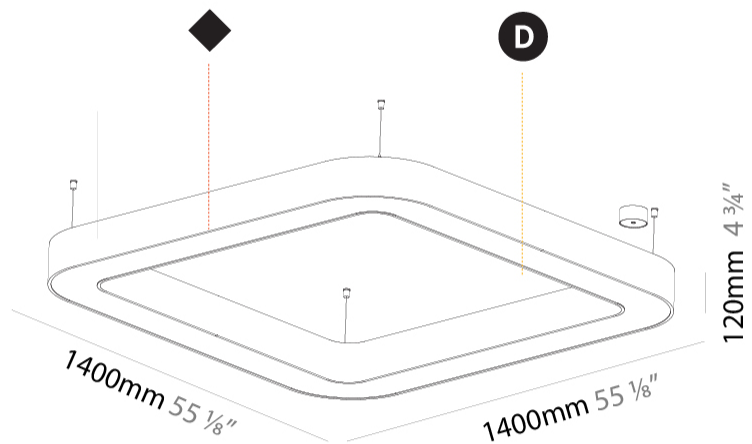

GENERAL

Series: Glorious
Subseries: Glorious Quantum
Brand: Prolicht
Division: Architectural
Mounting Type: Suspension
Mounting Location: Ceiling
Subcategory: Ambient

PHYSICAL

Shape: Square
Length (mm): 1400
Length (in): 55 1/8
Width (mm): 1400
Width (in): 55 1/8
Height (mm): 120
Height (in): 4 3/4
Max. Overall Height (mm): 2120
Max. Overall Height (in): 83 7/16
Light Distribution: Direct / Indirect
Weight (kg): 18.463
Weight (lbs): 40.62
Diffuser: PMMA - Opal or Micro-Prism
Fixture Finish: SSR / BKV / CWI / CRY / HAB / LAG / UFT / ITA / RUA / RUR / MIC / FTG / MYG / TWT / LOD / PUS / FRO / FUP / KIA / POP / BLS / SPG / MEY / GOH / GUM / CHC / COM / ABZ / JAG / OBR / MOS / ROR
Fixture Material: Aluminum

ELECTRICAL

Lamp Type: LED (Zhaga Standard)
Input Wattage (W): 120
Total Output Wattage (W): 96 / 76.8 (3500K)
Dimming: Non-Dimming / Phase Dimming (120Vac only) / 0-10V Dimming
Driver Included: Yes
Driver Location: Integrated
Driver Type: Constant Current - 120 / 277Vac
Driver Class: Class 2
Input Voltage (V): 120 - 277
Constant Current (MA): 350 / 800 (3500K)

LED

Color Temperature (°K): 3000 / 3500 / 4000
Max. Delivered Lumen (lm): 7380 / 7644 / 7800 Direct / 5120 / 5556 / 5400 Indirect
CRI: >80 CRI
Efficiency (%): 69.8
Lamp Life (hrs): 50000

OPTICAL

RATINGS AND CERTIFICATIONS

Certified By: Certified for North American Standards
IP rating: IP20